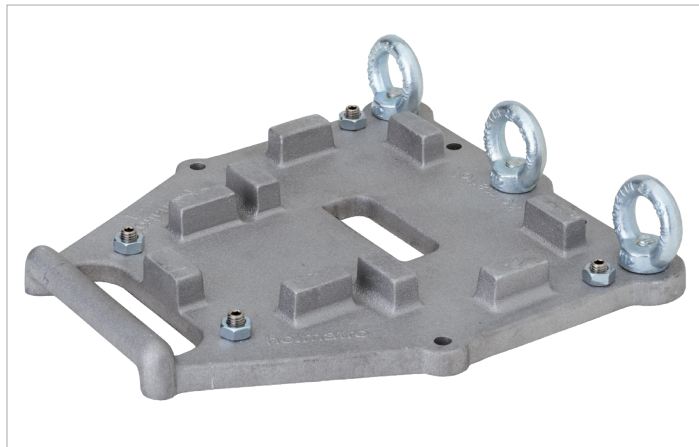

PowerShore Base Support Plate

Specifications		
article number		150.011.519
short description		PowerShore Base Support Plate
weight, ready for use	lb	8.6

holmatro.com

© Holmatro 2023-12-28

While the greatest care has been devoted to the content, it is possible that the information in this printed matter is incorrect or incomplete. Holmatro B.V. and its affiliated companies (hereafter: Holmatro) cannot be held liable in any way for the consequences of activities undertaken on the basis of this printed matter. Values can vary within the manufacturer measurements. If you have any doubts about the correctness or completeness of the information, you shall contact Holmatro (T +31 (0)162-751480). Nothing from this printed matter can be copied and/or made public in any way without the explicit authorisation of Holmatro.