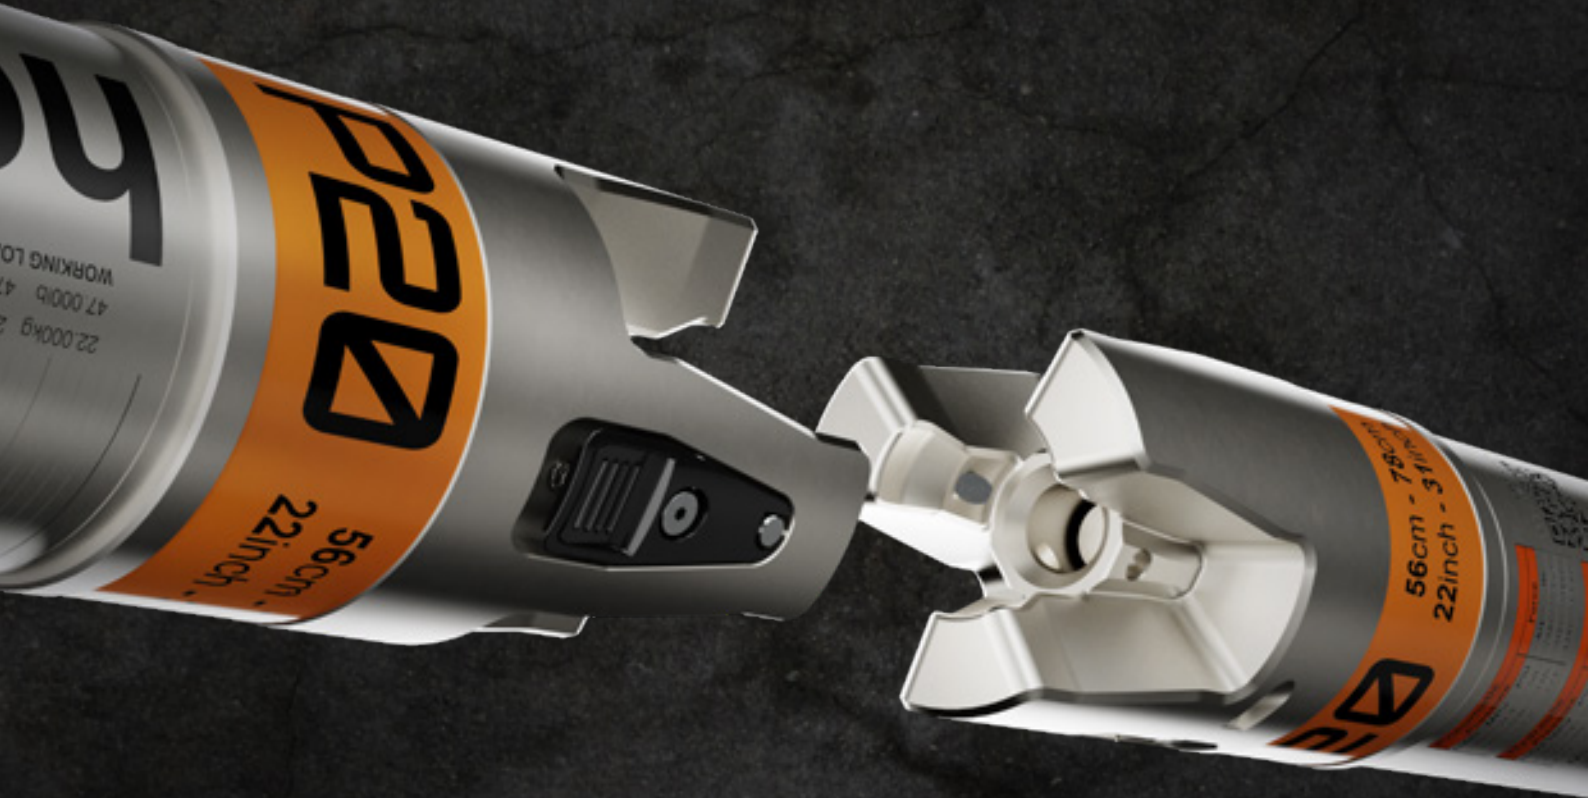

### Vehicle shoring

OmniShore features cutting-edge, patented innovations, giving you an edge in quickly and safely responding to every shoring scenario imaginable.

Holmatro developed OmniShore according to the criteria of testing used by FEMA's US&R Structures Sub Group to evaluate similar type shoring.