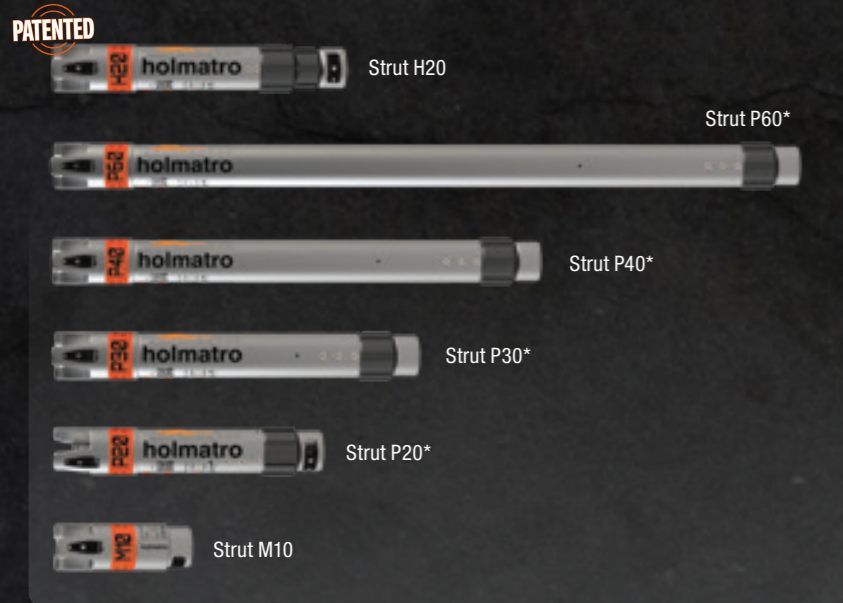

The most compact yet complete system ever.

OmniShore has been designed to do more with less. Featuring a limited number of components to support you in making every shoring operation safe and successful.

Struts

*Also available in OmniLock