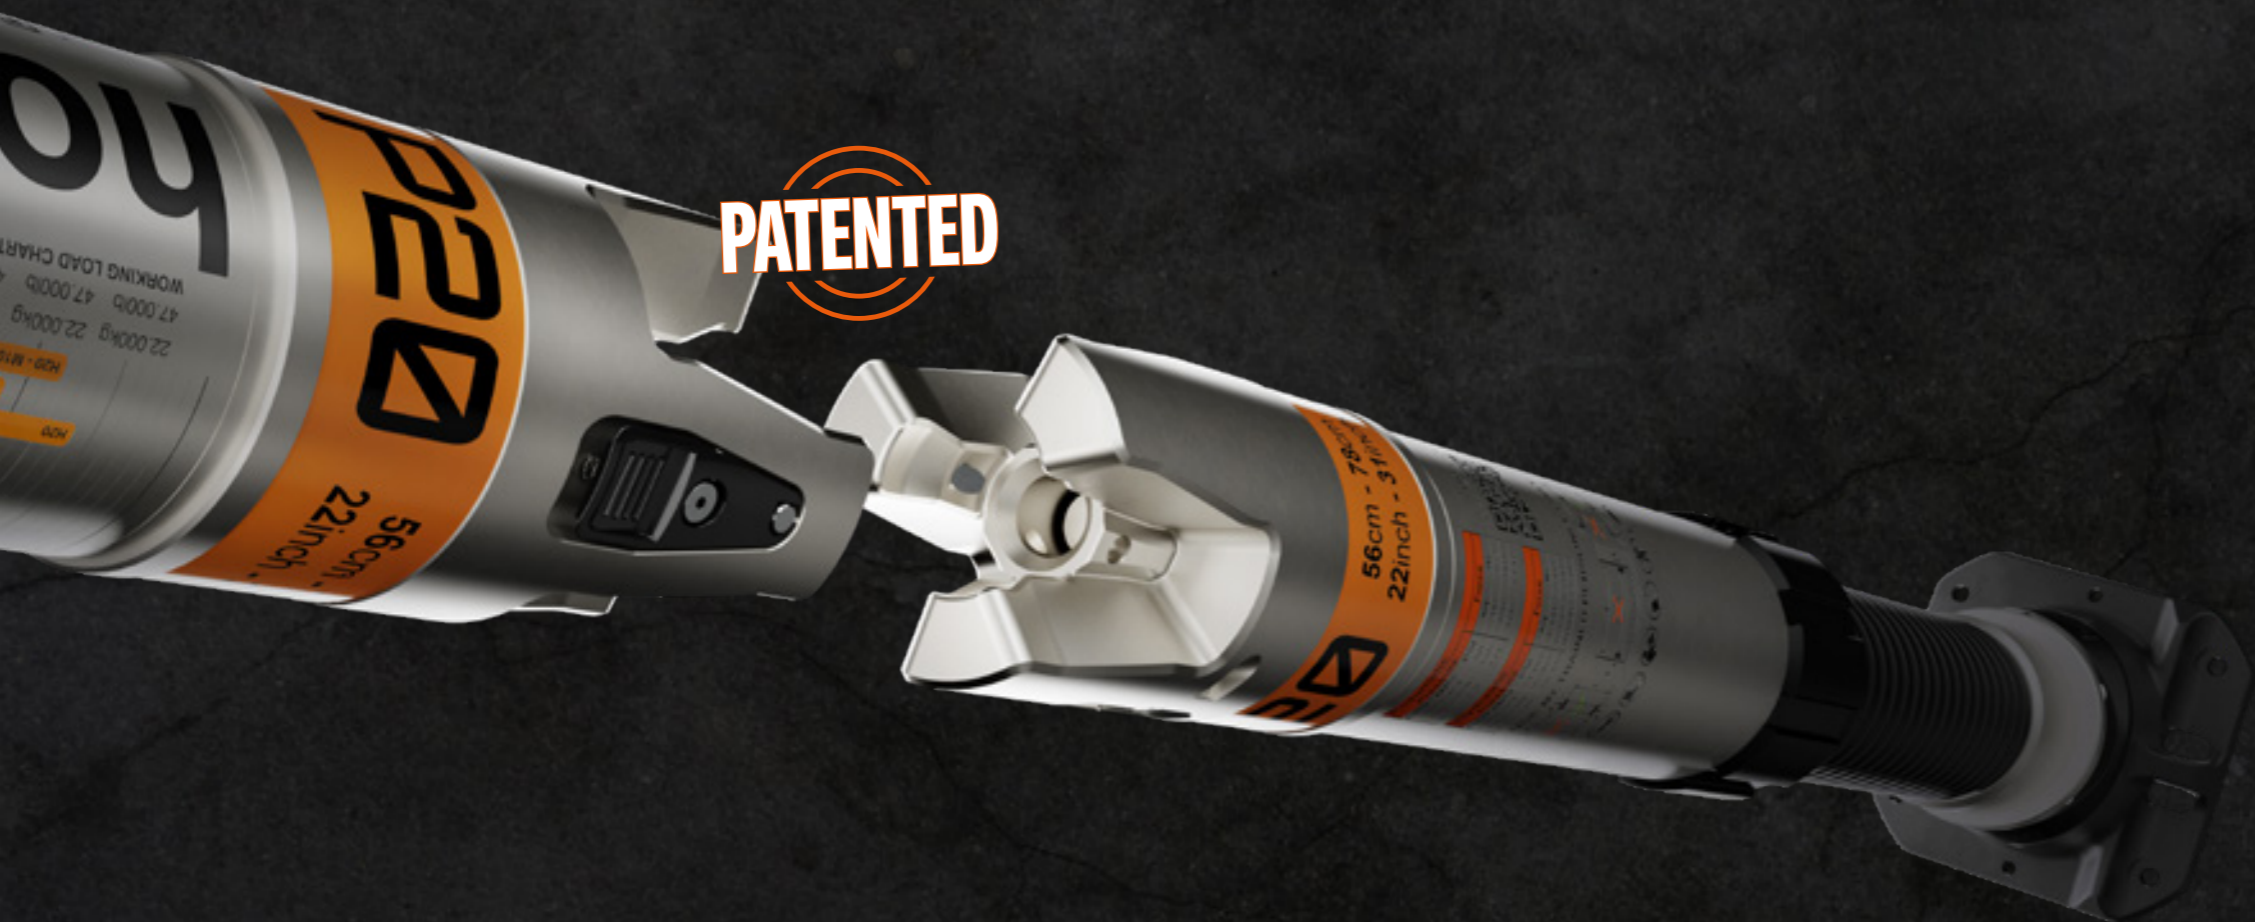

PATENTED

Struts and accessories always fit together thanks to the patented Trident Coupler.

Experience a quick and easy setup in one intuitive workflow.

- **Connect every single strut to every other single strut**
  Our patented Trident Coupler always fits with ease. You can only connect two struts together, so any connection you can make is 100% safe.
- **Connect accessories quickly and easily**
  We've made sure that every single accessory fits the Trident Coupler and the plunger end of each strut.

Two connected struts = twice the plunger stroke.

- **Exact measurement is not needed**
  Two connected struts offer twice the plunger stroke, eliminating the need for precise measurement and allowing fast setup during demanding, time sensitive situations.