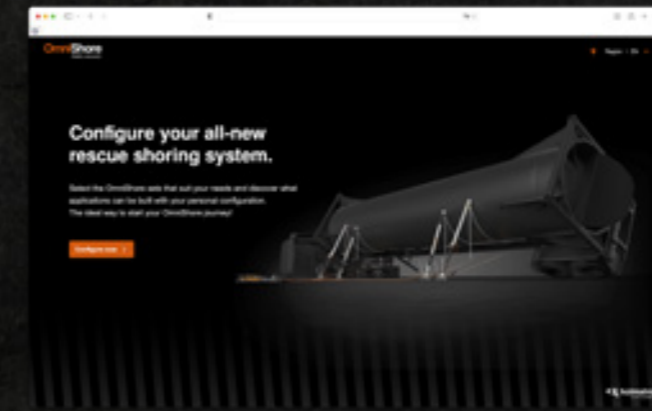

## Advanced Trench Shoring

All sets are also available with OmniLock struts.

All sets are also available with OmniLock struts.

Configure your OmniShore set now!

## Configure your all-new rescue shoring system.

The OmniShore Configurator is a user-friendly online tool guiding you through the process of selecting the sets that suit your needs.

Discover what applications can be built with your personal configuration and start your OmniShore journey!